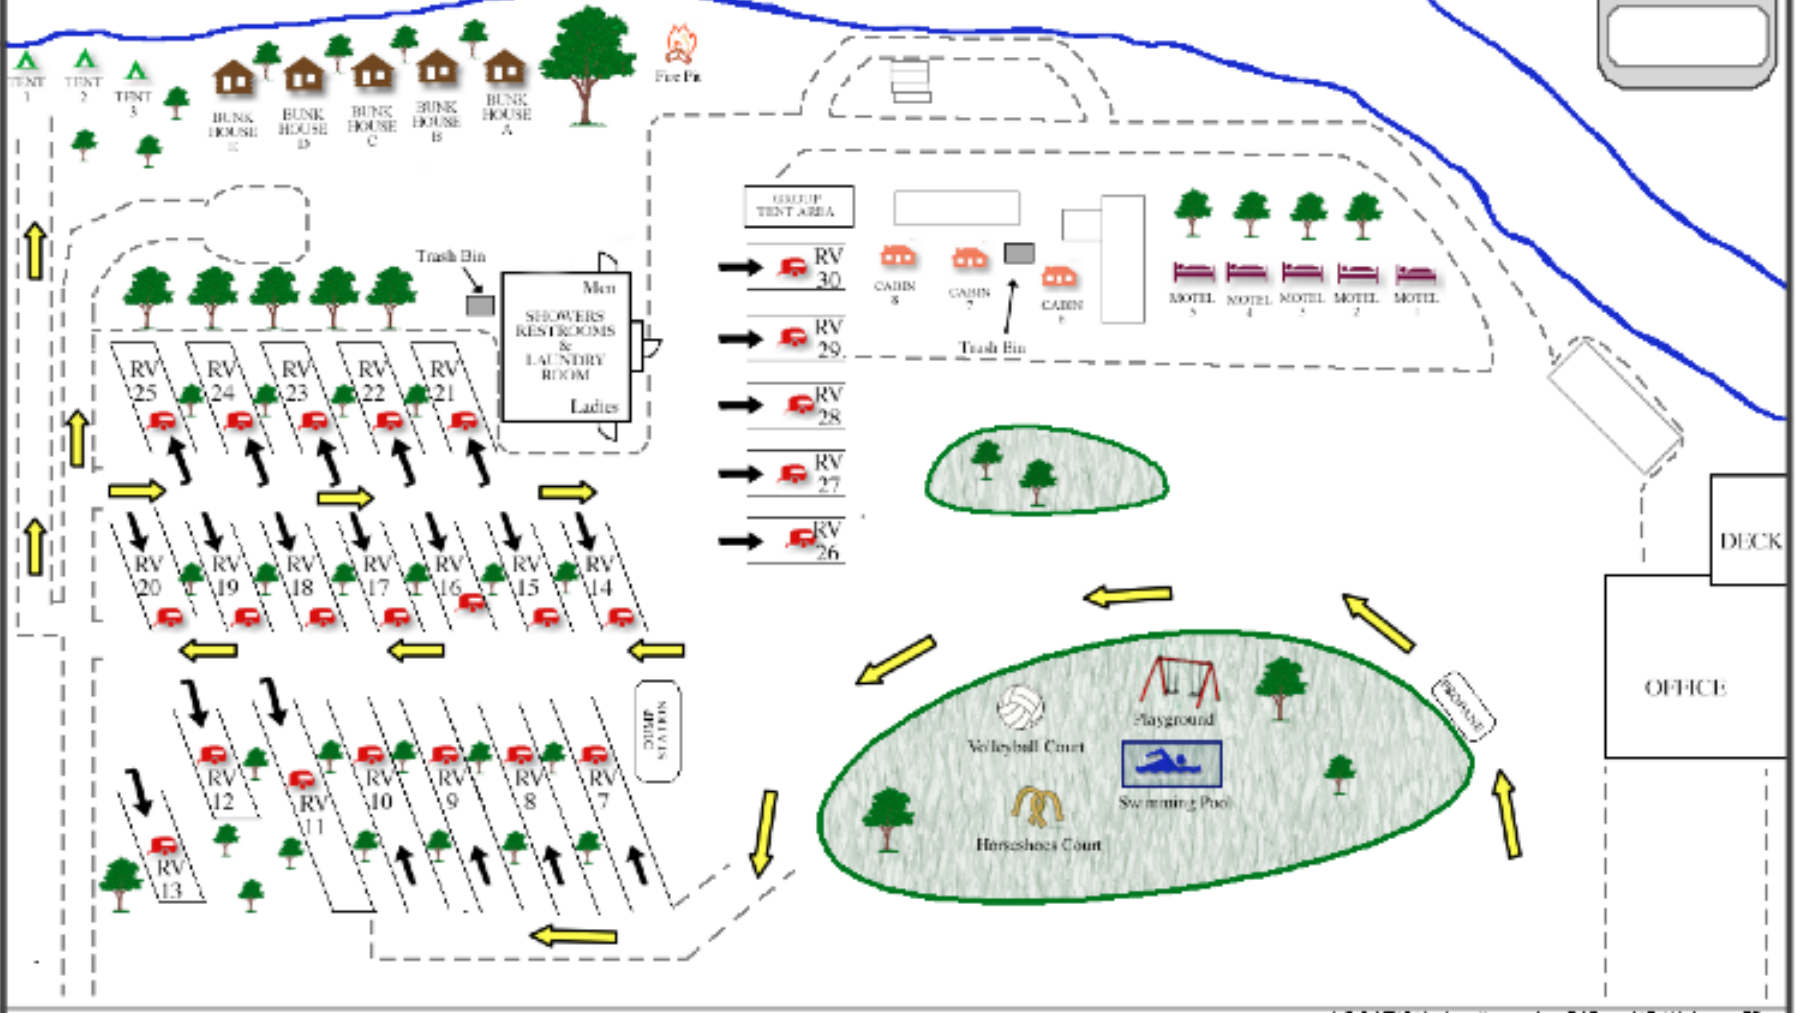

ARKANSAS RIVER

BIGHORN PARK

in Coal Dale, Colorado

719-942-4266
BigHornPark.com
bighornpar@yahoo.com

Your Site # is:

Updated: Jan 15, 2012

US HIGHWAY 50

LOCATION: At mile marker 242 on US Highway 50
15373 Highway 50 W, Coal Dale Colorado 81522